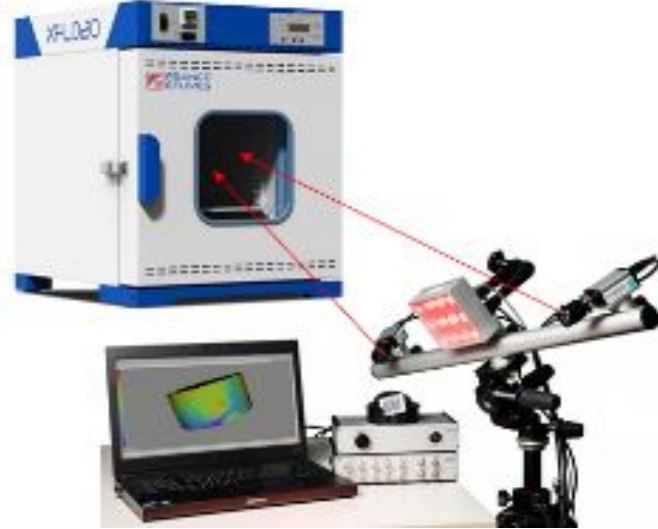

HEPD-02

Tracker

Trigger

Calorimeter

ALPIDE SENSOR

Flexible Printed Circuit (FPC)

TEST CAMPAIGN

HEPD-02 TRACKER

HEPD-02 TURRET