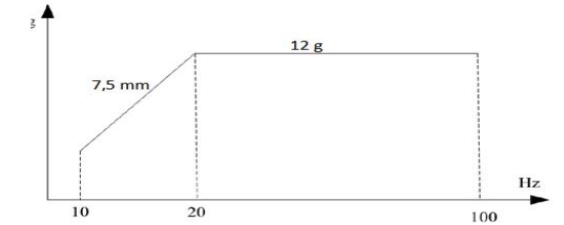

HEPD-02

Tracker

Trigger

Calorimeter

ALPIDE SENSOR

Flexible Printed Circuit (FPC)

TEST CAMPAIGN

HEPD-02 TRACKER