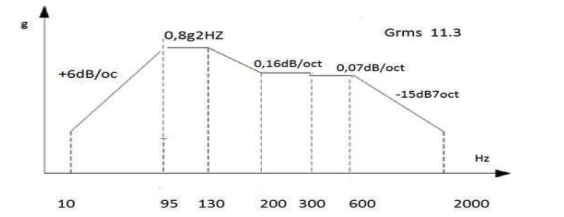

HEPD-02

Tracker

Trigger

Calorimeter

ALPIDE SENSOR

Flexible Printed Circuit (FPC)

TEST CAMPAIGN

HEPD-02 TRACKER